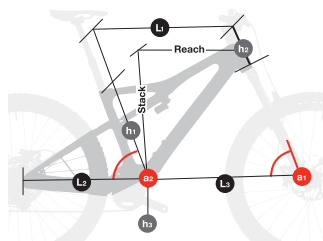

REAR BRAKE	Shimano MT420 4 Piston 203mm
WHEELSET	Race Face Ar 30 TR
TIRES	Maxxis Minion TPI120 Terra EXO TR 29"X2,5/2,4
HUBS	BH
SPOKES	Stainless Steel
SADDLE	Prologo Proxim W350 Stn
SEAT CLAMP	Alloy
SEATPOST	Race Face DP Aeffect 31,6
HANDLEBAR	Race Face Aeffect Riser 35 780mm
GRIPS	Ergon GE10

TECHNOLOGY

SYSTEM	NR System
BATTERY	540Wh
MOTOR	BH 2EXMAG
SPEED	25 Km/h
AUTONOMY	Up to 130 Km
DISPLAY	BH i-Remote
UPGRADE KITS	FIT XPro Battery

ACCESSORIES Light Cable

LIGHTING -

GEOMETRY

	h1	h2	h3	L1	L2	L3	a1	a2	Stack	Reach
SM	420	95	339	570	451	726	66	75,5	601	430
MD	430	100	339	596	451	753	66	75,5	605	455
LA	440	110	339	619	451	777	66	75,5	615	475
XL	490	125	339	639	451	798	66	75,5	628	490